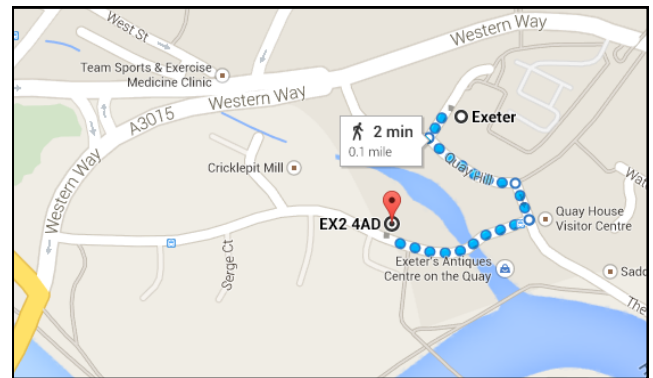

## XCentre, Commercial Road, Exeter, EX2 4AD

### COMING BY ROAD?

- M5 Junction 29 (A30/A3015) Leave Motorway (signposted Exeter) and at traffic signals turn right A30.
- A3015 Junction for Honiton Road Park and Ride. At roundabout take 2nd exit B3183.
- B3183 Junction with B3181. At roundabout take 2nd exit B3183.
- B3183 Junction with B3181. At traffic signals turn right and continue towards the city centre.
- Take the first exit on the roundabout Junction with B3212 to the inner-city bypass signposted Plymouth A38.
- Follow the road round and take the second exit off the next roundabout. The Cathedral & Quay car-park is signposted to the left.

Unfortunately we DO NOT have any on-site parking. The closest car-park is the Cathedral & Quay multi-storey (EX1 1DX) and it is £6.20 to park all day. This is a short walk away.

### COMING BY TRAIN?

The nearest train station to the XCentre is Exeter St Thomas.

The mainline, Exeter St David's, is also easy to travel to and from. There is a taxi rank outside the station if it is required.