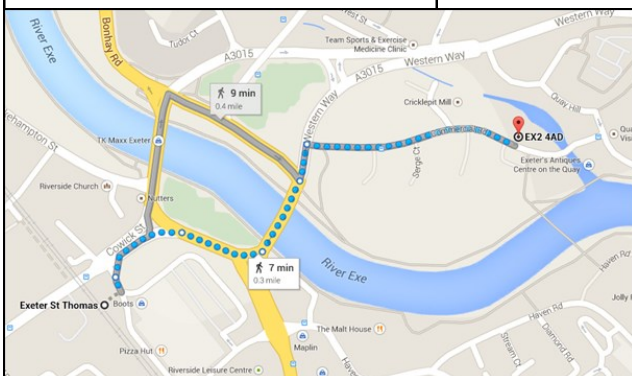

### COMING BY ROAD?

- M5 Junction 29 (A30/A3015) Leave Motorway (signposted Exeter) and at traffic signals turn right A30.
- A3015 Junction for Honiton Road Park and Ride. At roundabout take 2nd exit B3183.
- B3183 Junction with B3181. At roundabout take 2nd exit B3183.
- B3183 Junction with B3181. At traffic signals turn right and continue towards the city centre.
- Take the first exit on the roundabout Junction with B3212 to the inner-city bypass signposted Plymouth A38.
- Follow the road round and take the second exit off the next roundabout. The Cathedral & Quay car-park is signposted to the left.

Unfortunately we DO NOT have any on-site parking. The closest car-park is the Cathedral & Quay multi-storey (EX1 1DX) and it is £6.20 to park all day. This is a short walk away.

### COMING BY TRAIN?

The nearest train station to the XCentre is Exeter St Thomas.

The mainline, Exeter St David's, is also easy to travel to and from. There is a taxi rank outside the station if it is required.