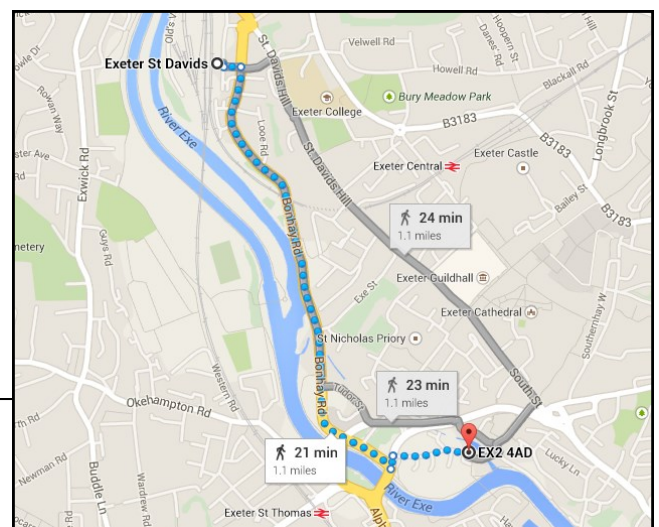

### COMING BY ROAD?

- M5 Junction 29 (A30/A3015) Leave Motorway (signposted Exeter) and at traffic signals turn right A30.
- A3015 Junction for Honiton Road Park and Ride. At roundabout take 2nd exit B3183.
- B3183 Junction with B3181. At roundabout take 2nd exit B3183.
- B3183 Junction with B3181. At traffic signals turn right and continue towards the city centre.
- Take the first exit on the roundabout Junction with B3212 to the inner-city bypass signposted Plymouth A38.
- Follow the road round and take the second exit off the next roundabout. The Cathedral & Quay car-park is signposted to the left.

Unfortunately we DO NOT have any on-site parking. The closest car-park is the Cathedral & Quay multi-storey (EX1 1DX) and it is £6.20 to park all day. This is a short walk away.

### COMING BY TRAIN?

The nearest train station to the XCentre is Exeter St Thomas.

The mainline, Exeter St David's, is also easy to travel to and from. There is a taxi rank outside the station if it is required.